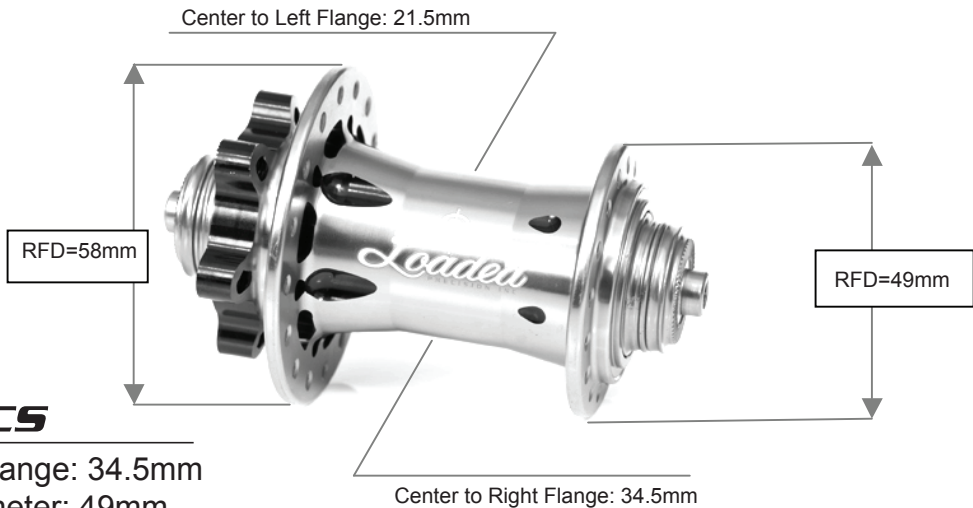

Parts List

- 1. Hub Body
- 2. Middle Sleeve
- 3. Bearing
- 4. Side Cap
- 5. Sleeve
- 6. O ring
- 7. O ring
- 8. Side Cap-20m
- 9. Side Cap-QR
- 11. Side Cap-15mm
- 12. O ring

Hub Specs

Center To Right Flange: 34.5mm
 Right Flange Diameter: 49mm
 Center to Left Flange: 21.5
 Left Flange Diameter: 58mm