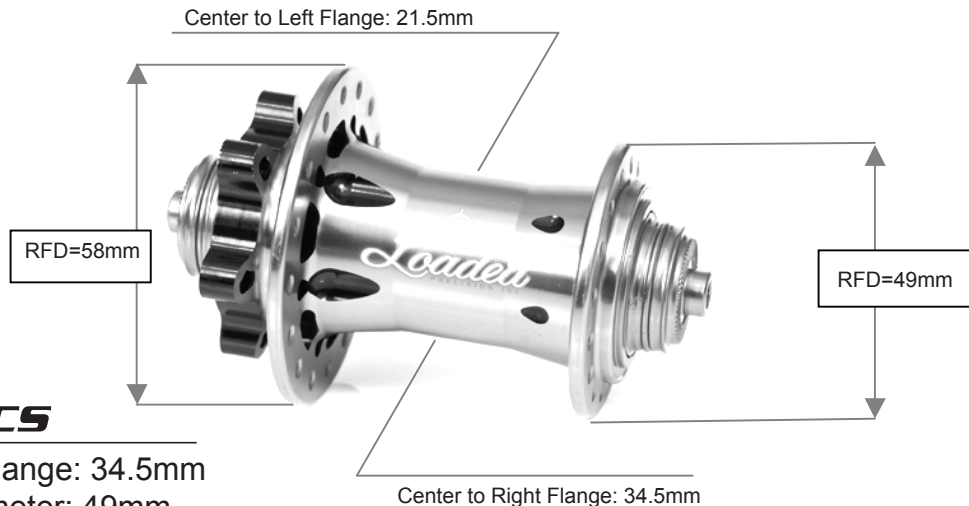

Parts List

- 1. Hub Body
- 2. Middle Sleeve
- 3. Bearing
- 4. Side Cap
- 5. Sleeve
- 6. O ring
- 7. O ring
- 8. Side Cap-20m
- 9. Side Cap-QR
- 11. Side Cap-15mm
- 12. O ring

Hub Specs

- Center To Right Flange: 34.5mm
- Right Flange Diameter: 49mm
- Center to Left Flange: 21.5
- Left Flange Diameter: 58mm