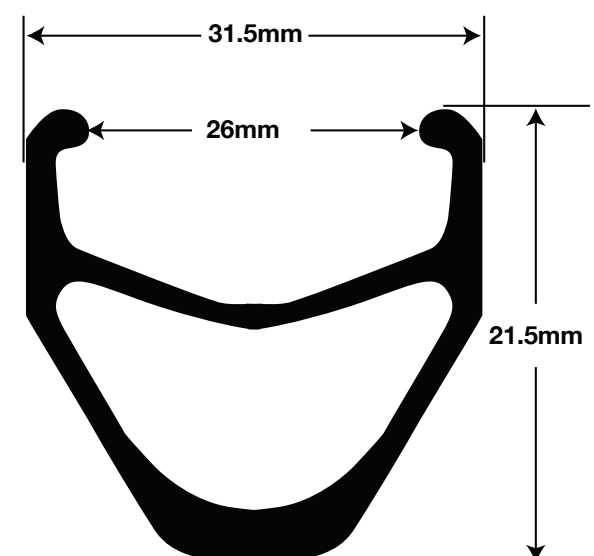

AmXC 26"

AmXC 29"

AmX 26"

Go bigger with Loaded AmXC 26"/29" rims. Strong, stiff and durable, these rims are made for the serious 26"/29" rider. Perfect for XC and all-mountain riding.

Material: 6061 T6 Aluminum Holes: 32

26"

Weight: 498g

Width: 18mm X 25mm

Internal Diameter: 18mm

External Diameter: 25mm

ERD: 526

29"

Weight: 480g

Width: 17.5mm X 23.5mm

Internal Diameter: 17.5mm

External Diameter: 23.5mm

ERD: 598.5

Amx Rims are a freeriders dream. Durable and strong, these rims can take a pounding without hesitation. Rock gardens, drops or tricks, regardless of the feature, AmX rims can take the heat.

Weight: 615g

Material: T10 Aluminum

Diameter: 26"

Internal Diameter: 26mm

External Diameter: 31.5mm

Hole: 32

ERD: 532

*NOTE: Rim Drawing not proportional or to size.