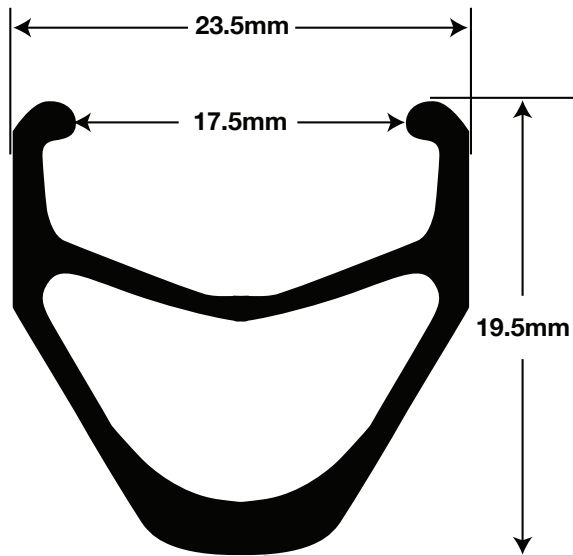

AmXC 26"

AmXC 29"

AmX 26"

Go bigger with Loaded AmXC 26"/29" rims. Strong, stiff and durable, these rims are made for the serious 26"/29" rider. Perfect for XC and all-mountain riding.

Material: 6061 T6 Aluminum Holes: 32

26"

Weight: 498g

Width: 18mm X 25mm

Internal Diameter: 18mm

External Diameter: 25mm

ERD: 526

29"

Weight: 480g

Width: 17.5mm X 23.5mm

Internal Diameter: 17.5mm

External Diameter: 23.5mm

ERD: 598.5

Amx Rims are a freeriders dream. Durable and strong, these rims can take a pounding without hesitation. Rock gardens, drops or tricks, regardless of the feature, AmX rims can take the heat.

Weight: 615g

Material: T10 Aluminum

Diameter: 26"

Internal Diameter: 26mm

External Diameter: 31.5mm

Hole: 32

ERD: 532

*NOTE: Rim Drawing not proportional or to size.