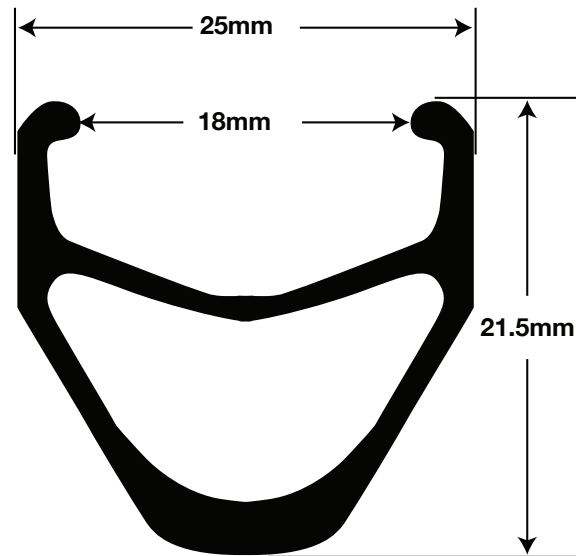

AmXC 26"

AmXC 29"

AmX 26"

Go bigger with Loaded AmXC 26"/29" rims. Strong, stiff and durable, these rims are made for the serious 26"/29" rider. Perfect for XC and all-mountain riding.

Material: 6061 T6 Aluminum Holes: 32

26"

Weight: 498g

Width: 18mm X 25mm

Internal Diameter: 18mm

External Diameter: 25mm

ERD: 526

29"

Weight: 480g

Width: 17.5mm X 23.5mm

Internal Diameter: 17.5mm

External Diameter: 23.5mm

ERD: 598.5

Amx Rims are a freeriders dream. Durable and strong, these rims can take a pounding without hesitation. Rock gardens, drops or tricks, regardless of the feature, AmX rims can take the heat.

Weight: 615g

Material: T10 Aluminum

Diameter: 26"

Internal Diameter: 26mm

External Diameter: 31.5mm

Hole: 32

ERD: 532

*NOTE: Rim Drawing not proportional or to size.